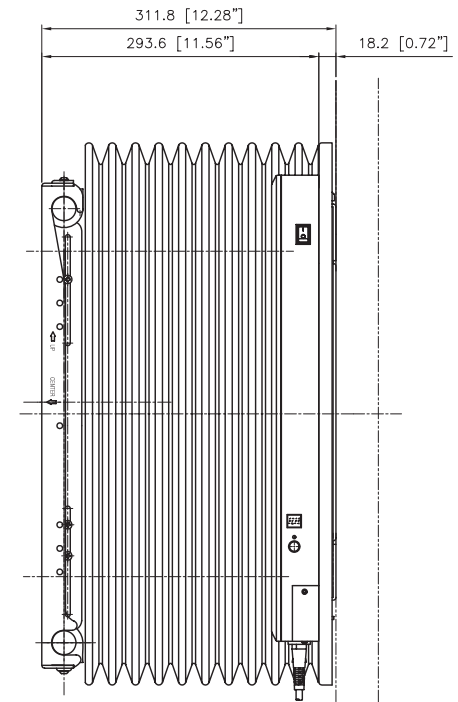

X-ARM MODEL NO. X700CB  
 X700CS

The copyrighted information provided in this drawing is provided solely to CLO Systems' authorized distributors and dealers. Any unauthorized use of this material without the express written consent from CLO Systems is strictly prohibited.

(TOP VIEW)

(FRONT VIEW)

OPENINGS FOR ELECTRICAL INLETS

ROUTING LOCATION FOR A/V WIRES AND CABLES

(SIDE VIEW)

Adaptors for non-standard TV mounting patterns are available at our authorized distributors or visit [www.closystems.com](http://www.closystems.com) for detail information.