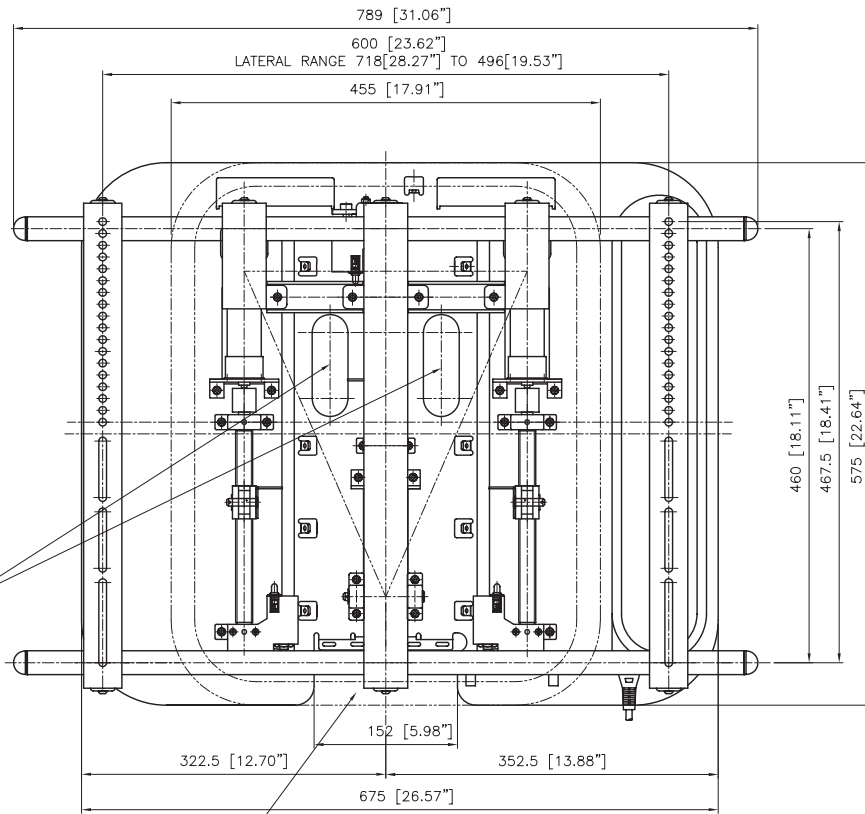

(TOP VIEW)

(FRONT VIEW)

OPENINGS FOR ELECTRICAL INLETS

ROUTING LOCATION FOR A/V WIRES AND CABLES

(SIDE VIEW)

Adaptors for non-standard TV mounting patterns are available at our authorized distributors or visit [www.closystems.com](http://www.closystems.com) for detail information.