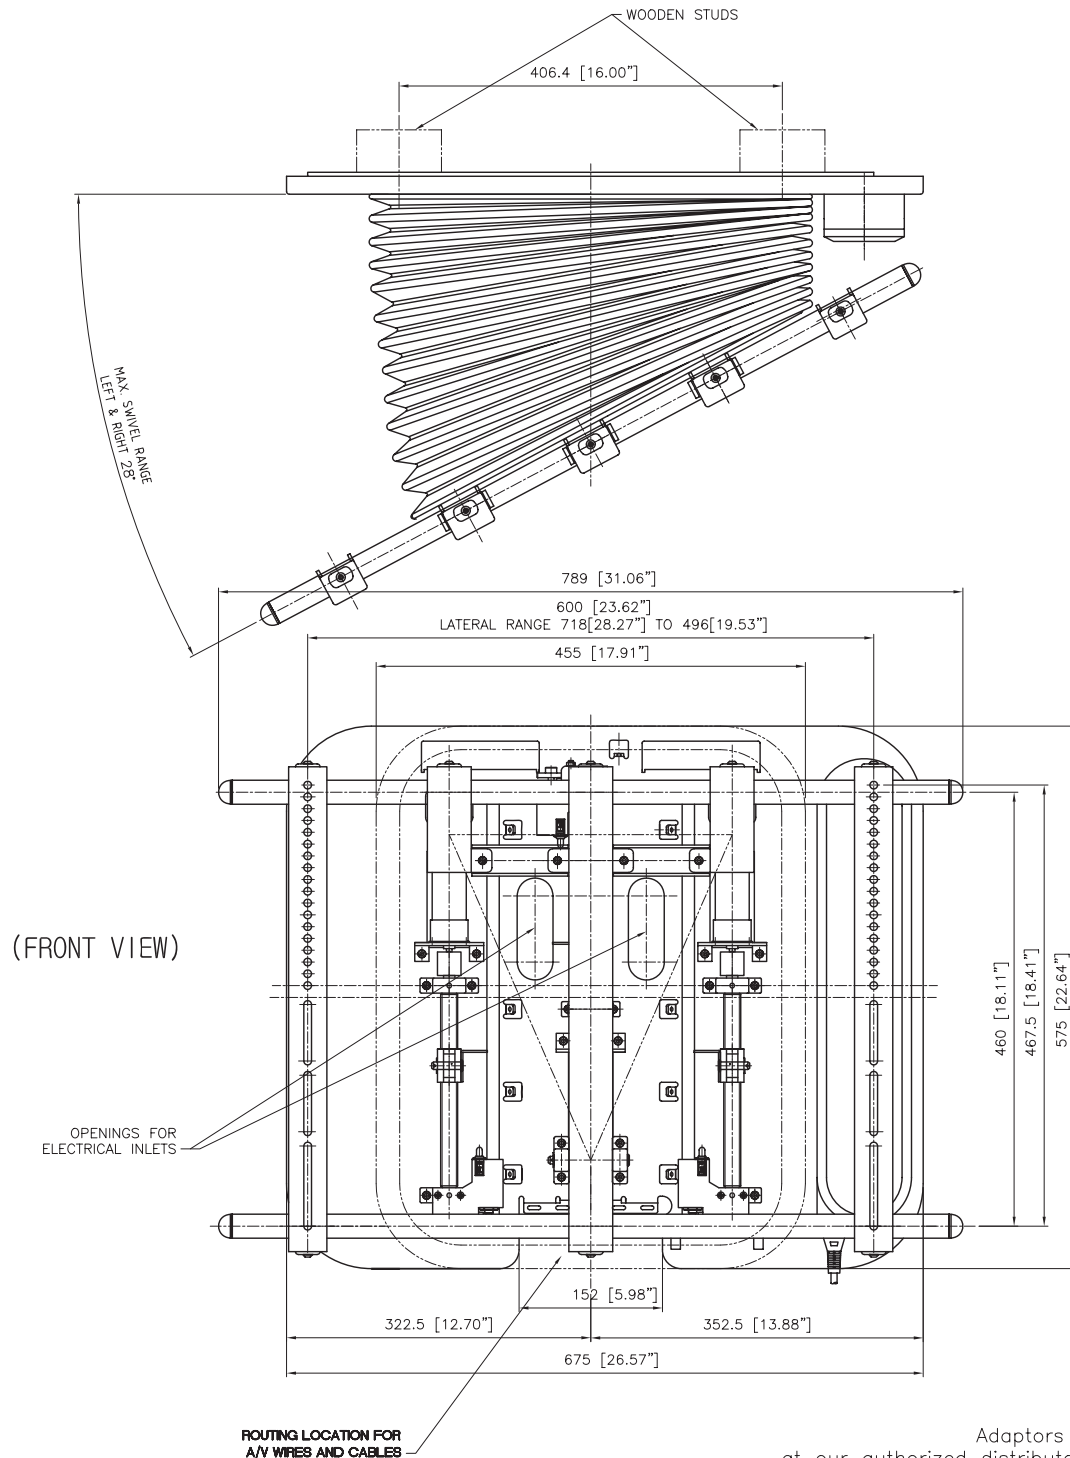

The copyrighted information provided in this drawing is provided solely to CLO Systems' authorized distributors and dealers. Any unauthorized use of this material without the express written consent from CLO Systems is strictly prohibited.

(TOP VIEW)