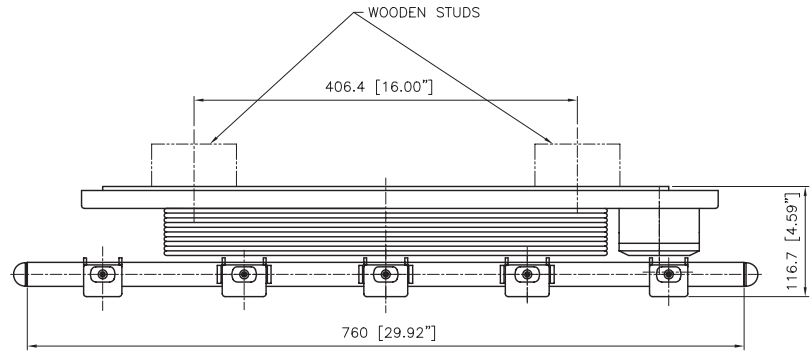

(TOP VIEW)

(FRONT VIEW)

OPENINGS FOR ELECTRICAL INLETS

ROUTING LOCATION FOR A/V WIRES AND CABLES

(SIDE VIEW)

Adaptors for non-standard TV mounting patterns are available at our authorized distributors or visit [www.closystems.com](http://www.closystems.com) for detail information.