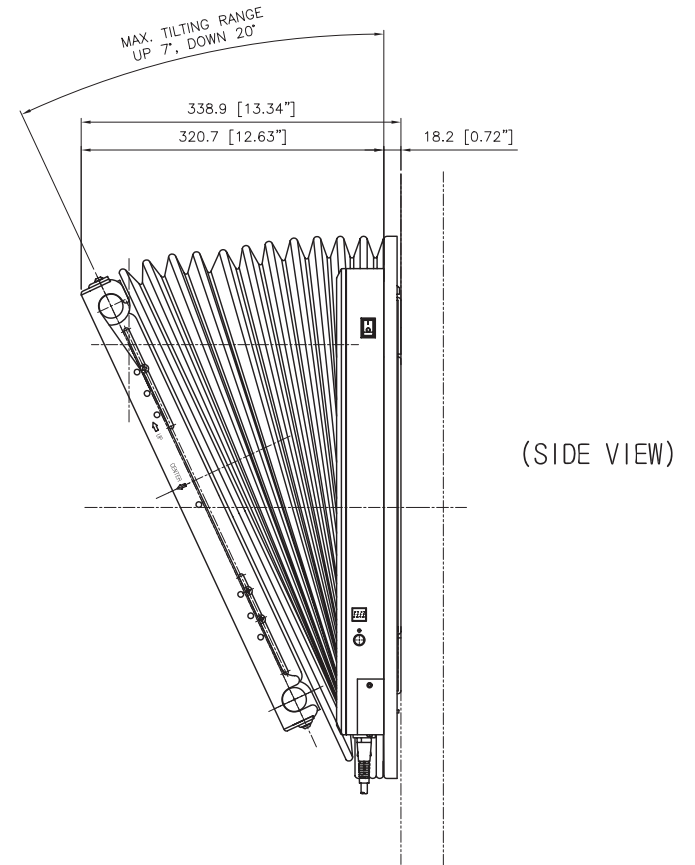

Adaptors for non-standard TV mounting patterns are available at our authorized distributors or visit www.closystems.com for detail information.

CLO SYSTEMS, LLC
WWW.CLOSYSTEMS.COM

X-ARM MODEL NO. X700CB
X700CS